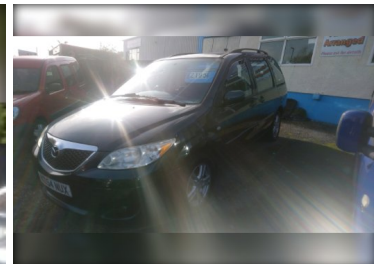

2004(54) Mazda MPV 2.0 5dr

£2,195

**Engine:** Diesel  
**Body:** MPV  
**Gearbox:** Manual  
**Capacity:** 1998cc  
**Colour:** Green  
**Mileage:** 112,000  
**CO<sup>2</sup>:** 188g/km  
**MPG:** 39.8mpg  
**Top Speed:** 110mph  
**BHP:** 134bhp  
**Insurance Grp:** 23E

**Connect Car Sales**

Station Road  
 Sebastopol  
 Pontypool  
 Gwent, NP4 5ES

16" ALLOYS  
 LIGHTS ON WARNING  
 REMOTE FUEL FLAP RELEASE  
 STEERING COLUMN WITH MOUNTED AUDIO CONTROLS  
 STEREO RADIO CASSETTE  
 ANTENNA  
 BODY COLOUR ELECTRIC ADJUSTABLE HEATED DOOR MIRRORS  
 ELECTRIC FRONT/REAR WINDOW+OPENING REAR QUARTER WINDOW  
 FRONT GRILLE WITH CHROME TRIM SURROUND  
 HIGH LEVEL REAR BRAKE LIGHT  
 ROOF RAILS  
 2 SPOT LAMPS FOR DRIVER AND PASSENGER  
 3 SPOKE SPORTS STEERING WHEEL

DIGITAL CLOCK  
 POWER STEERING  
 RDS RADIO WITH SINGLE CD PLAYER + 8 SPEAKERS  
 STEERING WHEEL MOUNTED CONTROLS  
 ADJUSTABLE INTERMITTENT WIPERS  
 BODY COLOUR BUMPERS  
 BODY COLOUR SIDE MOULDINGS  
 DUAL SLIDING SIDE LOAD DOORS  
 ELECTRIC SLIDE AND TILT SUNROOF  
 FRONT FOG LAMPS  
 GREEN TINTED GLASS  
 HEATED REAR WINDOW  
 INTERMITTENT REAR WASH/WIPE  
 WIDE ANGLE DOOR MIRRORS  
 2ND AND 3RD ROW REMOVABLE DOUBLE FOLDING SEATS  
 7 SEATS  
 AUXILIARY 12V POWER